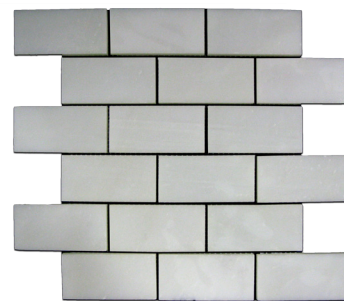

SKY WHITE

MARBLE - SKYW18X36
White 12"x36"
\$21.99/Pc | \$98.96 Mcx

MARBLE - SKYW12X24
White 12"x24"
\$19.99/Pc | \$39.98 Mcx

MARBLE - SKYW24X24
White 24"x24"
\$21.99/Pc | \$87.96 Mcx

MARBLE - SKYW3X12
White 3"x12"
\$19.99/Pc | \$5.00 Mcx

MARBLE - SKYW3X6
White 3"x6"
\$19.99/Pc | \$2.50 Mcx

MARBLE - SKYWPN
White 5/8"x12"
\$12.99 Mcx

MARBLE - SKYW2"HEX
White Hexagon 2"x2"
10 3/8" x 12" Mcx
(1 Mcx = Approx 0.92 Pc)
\$25.99/Mcx

MARBLE - SKYW2X4
2"x4" White Mosaïque
12"x12" Mcx
(1 Mcx = 1 Pc)
\$22.99/Mcx