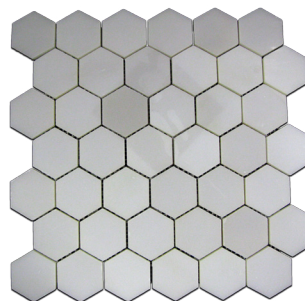

SKY WHITE

MARBLE - SKYW18X36
White 12"x36"
\$21.99/Pc | \$98.96 Mcx

MARBLE - SKYW12X24
White 12"x24"
\$19.99/Pc | \$39.98 Mcx

MARBLE - SKYW24X24
White 24"x24"
\$21.99/Pc | \$87.96 Mcx

MARBLE - SKYW3X12
White 3"x12"
\$19.99/Pc | \$5.00 Mcx

MARBLE - SKYW3X6
White 3"x6"
\$19.99/Pc | \$2.50 Mcx

MARBLE - SKYWPN
White 5/8"x12"
\$12.99 Mcx

MARBLE - SKYW2"HEX
White Hexagon 2"x2"
10 3/8" x 12" Mcx
(1 Mcx = Approx 0.92 Pc)
\$25.99/Mcx

MARBLE - SKYW2X4
2"x4" White Mosaïque
12"x12" Mcx
(1 Mcx = 1 Pc)
\$22.99/Mcx