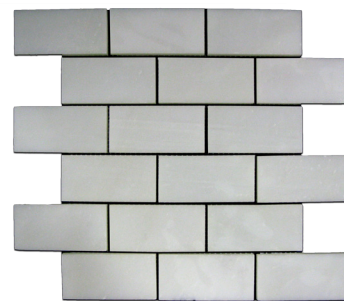

SKY WHITE

MARBLE - SKYW18X36
White 12"x36"
\$21.99/Pc | \$98.96 Mcx

MARBLE - SKYW12X24
White 12"x24"
\$19.99/Pc | \$39.98 Mcx

MARBLE - SKYW24X24
White 24"x24"
\$21.99/Pc | \$87.96 Mcx

MARBLE - SKYW3X12
White 3"x12"
\$19.99/Pc | \$5.00 Mcx

MARBLE - SKYW3X6
White 3"x6"
\$19.99/Pc | \$2.50 Mcx

MARBLE - SKYWPEN
White 5/8"x12"
\$12.99 Mcx

MARBLE - SKYW2"HEX
White Hexagon 2"x2"
10 3/8" x 12" Mcx
(1 Mcx = Approx 0.92 Pc)
\$24.99/Mcx

MARBLE - SKYW2X4
2"x4" White Mosaic 12"x12" Mcx
(1 Mcx = 1 Pc)
\$21.99/Mcx