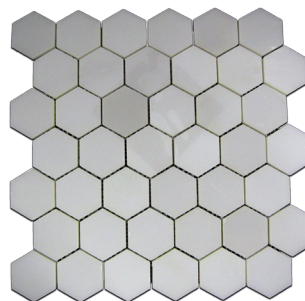

SKY WHITE

MARBLE - SKYW18X36
White 12"x36"
\$21.99/Pc | \$98.96 Mcx

MARBLE - SKYW12X24
White 12"x24"
\$19.99/Pc | \$39.98 Mcx

MARBLE - SKYW24X24
White 24"x24"
\$21.99/Pc | \$87.96 Mcx

MARBLE - SKYW3X12
White 3"x12"
\$19.99/Pc | \$5.00 Mcx

MARBLE - SKYW3X6
White 3"x6"
\$19.99/Pc | \$2.50 Mcx

MARBLE - SKYWPEN
White 5/8"x12"
\$12.99 Mcx

MARBLE - SKYW2"HEX
White Hexagon 2"x2"
10 3/8" x 12" Mcx
(1 Mcx = Approx 0.92 Pc)
\$24.99/Mcx

MARBLE - SKYW2X4
2"x4" White Mosaic 12"x12" Mcx
(1 Mcx = 1 Pc)
\$21.99/Mcx