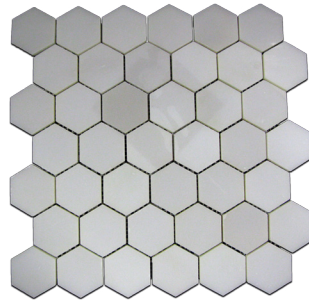

# SKY WHITE

**MARBLE - SKYW18X36**  
White 12"x36"  
\$21.99/Sq.Ft | \$98.96 Pc

**MARBLE - SKYW12X24**  
White 12"x24"  
\$19.99/Sq.Ft | \$39.98 Pc

**MARBLE - SKYW24X24**  
White 24"x24"  
\$21.99/Sq.Ft | \$87.96 Pc

**MARBLE - SKYW3X12**  
White 3"x12"  
\$19.99/Sq.Ft | \$5.00Pc

**MARBLE - SKYW3X6**  
White 3"x6"  
\$19.99/Sq.Ft | \$2.50 Pc

**MARBLE - SKYWPEN**  
White 5/8"x12"  
\$12.99 Pc

**MARBLE - SKYW2"HEX**  
White Hexagon 2"x2"  
10 3/8" x 12" Sheet  
(1 Sheet = Approx 0.92 Sq.Ft)  
\$24.99/Sheet

**MARBLE - SKYW2X4**  
2"x4" White Mosaic 12"x12" Sheet  
(1 Sheet = 1 Sq.Ft)  
\$21.99/Sheet

ALL SHEET SIZES ARE APPROXIMATE. PLEASE NOTE THAT THERE ARE ABSOLUTELY NO RETURNS OR EXCHANGES ON ANY NATURAL STONE PRODUCTS.