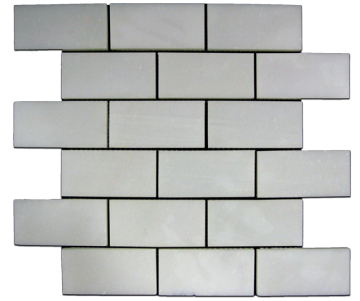

# SKY WHITE

**MARBLE - SKYW18X36**  
White 12"x36"  
\$21.99/Sq.Ft | \$98.96 Pc

**MARBLE - SKYW12X24**  
White 12"x24"  
\$19.99/Sq.Ft | \$39.98 Pc

**MARBLE - SKYW24X24**  
White 24"x24"  
\$21.99/Sq.Ft | \$87.96 Pc

**MARBLE - SKYW3X12**  
White 3"x12"  
\$19.99/Sq.Ft | \$5.00Pc

**MARBLE - SKYW3X6**  
White 3"x6"  
\$19.99/Sq.Ft | \$2.50 Pc

**MARBLE - SKYWPEN**  
White 5/8"x12"  
\$12.99 Pc

**MARBLE - SKYW2"HEX**  
White Hexagon 2"x2"  
10 3/8" x 12" Sheet  
(1 Sheet = Approx 0.92 Sq.Ft)  
\$24.99/Sheet

**MARBLE - SKYW2X4**  
2"x4" White Mosaic 12"x12" Sheet  
(1 Sheet = 1 Sq.Ft)  
\$21.99/Sheet

ALL SHEET SIZES ARE APPROXIMATE. PLEASE NOTE THAT THERE ARE ABSOLUTELY NO RETURNS OR EXCHANGES ON ANY NATURAL STONE PRODUCTS.