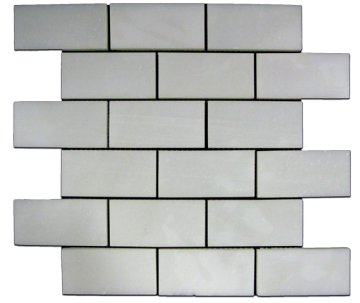

SKY WHITE

MARBLE - SKYW18X36
White 12"x36"
\$21.99/Sq.Ft | \$98.96 Pc

MARBLE - SKYW12X24
White 12"x24"
\$19.99/Sq.Ft | \$39.98 Pc

MARBLE - SKYW24X24
White 24"x24"
\$21.99/Sq.Ft | \$87.96 Pc

MARBLE - SKYW3X12
White 3"x12"
\$19.99/Sq.Ft | \$5.00Pc

MARBLE - SKYW3X6
White 3"x6"
\$19.99/Sq.Ft | \$2.50 Pc

MARBLE - SKYWPEN
White 5/8"x12"
\$12.99 Pc

MARBLE - SKYW2"HEX
White Hexagon 2"x2"
10 3/8" x 12" Sheet
(1 Sheet = Approx 0.92 Sq.Ft)
\$25.99/Sheet

MARBLE - SKYW2X4
2"x4" White Mosaic 12"x12" Sheet
(1 Sheet = 1 Sq.Ft)
\$22.99/Sheet