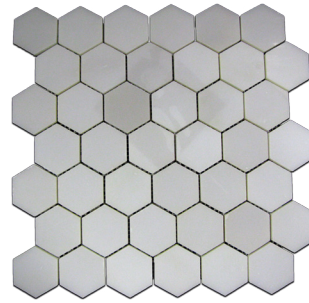

SKY WHITE

MARBLE - SKYW18X36
White 12"x36"
\$21.99/Sq.Ft | \$98.96 Pc

MARBLE - SKYW12X24
White 12"x24"
\$19.99/Sq.Ft | \$39.98 Pc

MARBLE - SKYW24X24
White 24"x24"
\$21.99/Sq.Ft | \$87.96 Pc

MARBLE - SKYW3X12
White 3"x12"
\$19.99/Sq.Ft | \$5.00Pc

MARBLE - SKYW3X6
White 3"x6"
\$19.99/Sq.Ft | \$2.50 Pc

MARBLE - SKYWPEN
White 5/8"x12"
\$12.99 Pc

MARBLE - SKYW2"HEX
White Hexagon 2"x2"
10 3/8" x 12" Sheet
(1 Sheet = Approx 0.92 Sq.Ft)
\$25.99/Sheet

MARBLE - SKYW2X4
2"x4" White Mosaic 12"x12" Sheet
(1 Sheet = 1 Sq.Ft)
\$22.99/Sheet