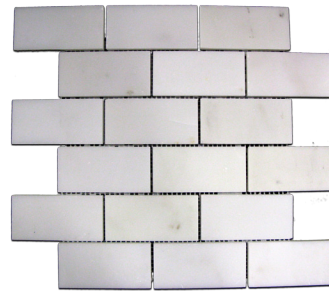

# GLACIER

**MARBLE - GL12X24**  
White 12"x24"  
\$17.99/Sq.Ft | \$35.98 Pc

**MARBLE - GL2424**  
White 24"x24"  
\$21.99/Sq.Ft | \$87.96 Pc

**MARBLE - GLPEN**  
White 5/8"x12"  
\$12.99 Pc

**MARBLE - GL3X12**  
White 3"x12"  
\$17.99/Sq.Ft | \$ 4.50 Pc

**MARBLE - GL3X6**  
White 3"x6"  
\$17.99/Sq.Ft | \$2.25 Pc

**MARBLE - GL2HEX**  
White Hexagon 2"x2"  
10 3/8" x 12" Sheet  
(1 Sheet = Approx 0.92 Sq.Ft)  
\$24.99/Sheet

**MARBLE - GL2X4**  
2"x4" White Mosaic 12"x12" Sheet  
(1 Sheet = 1 Sq.Ft)  
\$19.99/Sheet

**MARBLE - GLSTRIP**  
White Stripe 12"x12" Sheet  
(1 Sheet = 1 Sq.Ft)  
\$21.99/Sheet

ALL SHEET SIZES ARE APPROXIMATE. PLEASE NOTE THAT THERE ARE ABSOLUTELY NO RETURNS OR EXCHANGES ON ANY NATURAL STONE PRODUCTS.