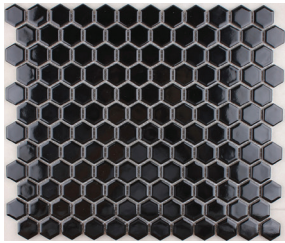

GLOBAL

GLS - BIANCO
Bianco Carrara
(Multi-Size - 30x30cm sheet)
\$24.95/Sheet

HEXAGON/OCTAGON PORCELAIN MOSAIC

MOS - HB054B
(26x30cm sheet)
1 Sheet = Approx. 0.85 Sq.Ft
\$6.95/Sheet

MOS - HB055B
(26x30cm sheet)
1 Sheet = Approx. 0.85 Sq.Ft
\$6.95/Sheet

MOS - HB679
(29.5x29.5cm sheet)
1 Sheet = Approx. 1 Sq.Ft
\$6.95/Sheet

MOS - HB680
(29.5x29.5cm sheet)
1 Sheet = Approx. 1 Sq.Ft
\$6.95/Sheet

MOSAIC TILES

95091 - WH2
Mosaic White - Matte 2"x2"
(30x30cm sheet)
1 Sheet = Approx. 1 Sq.Ft
\$5.24/Sheet

9504 - BO2
Bone / Almond - Matte 2"x2"
(30x30cm sheet)
1 Sheet = Approx. 1 Sq.Ft
\$5.24/Sheet