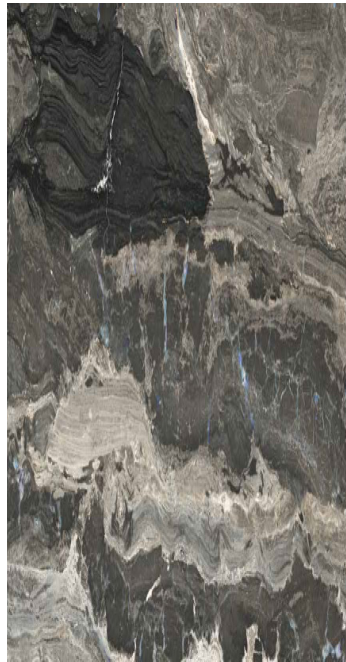

CASTLE

POLISHED, RECTIFIED PORCELAIN | 60x120cm (23.6"x47.2") | 20x120cm (7.87"x47.2")
Want to see the CASTLE Brochure? Visit www.saranatile.com/collections

PACKAGING				**INFORMATION MAY CHANGE WITHOUT NOTICE**				
SIZE	BOX			PALLET			TECHNICAL	
	PIECES	SQ.FT	LBS	PIECES	BOXES	SQ.FT	PEI	MOHS
60x120cm	2	15.49	71.65	60	30	464.7	-	-
20x120cm	-	-	-	-	-	-	-	-
80x180xm	2	31	161	40	20	620	-	-

CASTLE - BALM60120
BALMORAL (60x120cm)
\$14.35/Sq.Ft | \$111.21/Pc

CASTLE - WIND60120
WINDSOR (60x120cm)
\$14.35/Sq.Ft | \$111.21/Pc

CASTLE - BALM20120
BALMORAL (20x120cm)
\$14.35/Sq.Ft | \$37.07/Pc

CASTLE - WIND20120
WINDSOR (20x120cm)
\$14.35/Sq.Ft | \$37.07/Pc