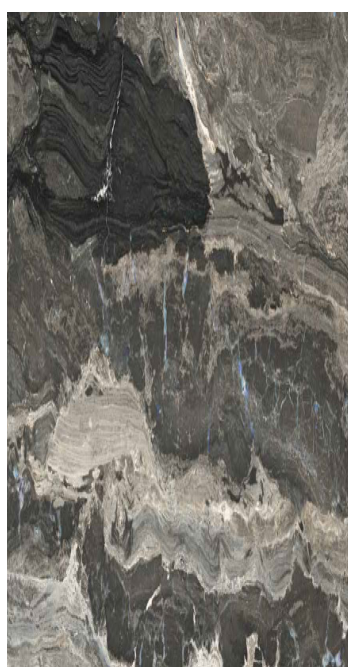

CASTLE

POLI RECTIFIÉ PORCELAINE | 60x120cm (23.6"x47.2") | 20x120cm (7.87"x47.2")
Si vous voulez voir cette page Castle ? Visiter www.saranatile.com/collections

| EMBALLAGE | | **INFORMATIONS PEUVENT CHANGER SANS PRÉAVIS** | | | | | | |
|-----------|--------|---|-------|----------|--------|-------|-----------|------|
| | BOÎTES | | | PALLETTE | | | TECHNIQUE | |
| GRANDEUR | MCX | P/C | LBS | MCX | BOITES | P/C | PEI | MOHS |
| 60x120cm | 2 | 15.49 | 71.65 | 60 | 30 | 464.7 | - | - |
| 20x120cm | - | - | - | - | - | - | - | - |
| 80x180xm | 2 | 31 | 161 | 40 | 20 | 620 | - | - |

**OMBRAGE
PANACHÉE**

**FABRIQUÉ
EN ITALIE**

CASTLE - BALM60120
 BALMORAL (60x120cm)
 \$14.35/Pc | \$111.21/Mcx

CASTLE - WIND60120
 WINDSOR (60x120cm)
 \$14.35/Pc | \$111.21/Mcx

CASTLE - BALM20120
 BALMORAL (20x120cm)
 \$14.35/Pc | \$37.07/Mcx