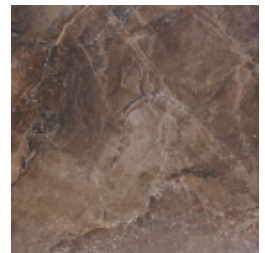

CANYON

PORCELAINE | 45x45cm (18"x18") | 30x60 (12"x24")

Si vous voulez voir cette page Canyon? Visiter www.saranatile.com/collections

EMBALLAGE

INFORMATIONS PEUVENT CHANGER SANS PRÉAVIS

GRANDEUR	BOÎTES			PALLETTE			TECHNIQUE	
	MCX	P/C	LBS	MCX	BOITES	P/C	PEI	DURETÉ MOHS
45x45cm	7	15.28	69	308	44	672.3	N/A	N/A
30x60cm	6	11.62	56	240	40	464.8	N/A	N/A

CANYON - WHITE45
White (45x45cm)
\$5.09/Pc | \$11.12/Mcx

CANYON - GREY45
Grey (45x45cm)
\$5.09/Pc | \$11.12/Mcx

CANYON - MARRON45
Marron (45x45cm)
\$5.09/Pc | \$11.12/Mcx

CANYON - NOCE45
Noce (45x45cm)
\$5.09/Pc | \$11.12/Mcx

CANYON - WHITE3060
White (30x60cm)
\$5.20/Pc | \$10.07/Mcx

CANYON - GREY3060
Grey (30x60cm)
\$5.20/Pc | \$10.07/Mcx

CANYON - MARRON3060
Marron (30x60cm)
\$5.20/Pc | \$10.07/Mcx

CANYON - NOCE3060
Noce (30x60cm)
\$5.20/Pc | \$10.07/Mcx