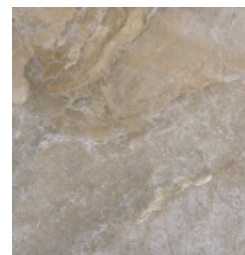

CANYON

PORCELAIN | 45x45cm (18"x18") | 30x60 (12"x24")

Want to see the Canyon Brochure? Visit www.saranatile.com/collections

PACKAGING

INFORMATION MAY CHANGE WITHOUT NOTICE

SIZE	BOX			PALLET			TECHNICAL	
	PIECES	SQ.FT	LBS	PIECES	BOXES	SQ.FT	PEI	MOHS
45x45cm	7	15.28	69	308	44	672.3	N/A	N/A
30x60cm	6	11.62	56	240	40	464.8	N/A	N/A

CANYON - WHITE45
White (45x45cm)
\$5.09/Sq Ft | \$11.12/Pc

CANYON - GREY45
Grey (45x45cm)
\$5.09/Sq Ft | \$11.12/Pc

CANYON - MARRON45
Marron (45x45cm)
\$5.09/Sq Ft | \$11.12/Pc

CANYON - NOCE45
Noce (45x45cm)
\$5.09/Sq Ft | \$11.12/Pc

CANYON - WHITE3060
White (30x60cm)
\$5.20/Sq Ft | \$10.07/Pc

CANYON - GREY3060
Grey (30x60cm)
\$5.20/Sq Ft | \$10.07/Pc

CANYON - MARRON3060
Marron (30x60cm)
\$5.20/Sq Ft | \$10.07/Pc

CANYON - NOCE3060
Noce (30x60cm)
\$5.20/Sq Ft | \$10.07/Pc