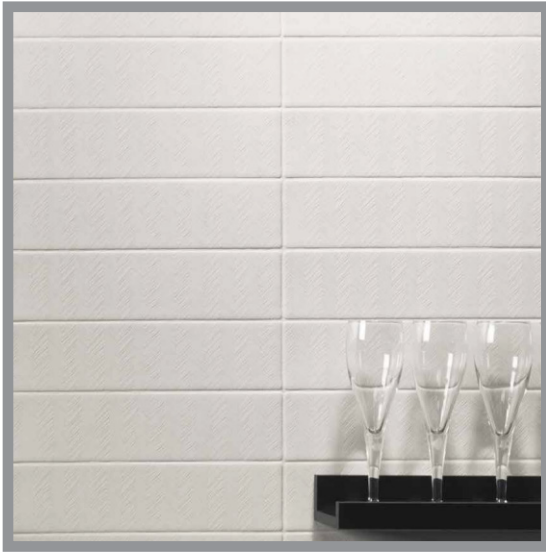

# ART MONET

PORCELAIN | 7.5x30cm (3"x12")

Want to see the Art Monet Brochure? Visit [www.saranatile.com/collections](http://www.saranatile.com/collections)

PACKAGING				**INFORMATION MAY CHANGE WITHOUT NOTICE**				
SIZE	BOX			PALLET			TECHNICAL	
	PIECES	SQ.FT	LBS	PIECES	BOXES	SQ.FT	PEI	MOHS
7.5x30cm	22	5.38	17.87	2640	120	645.6	-	-