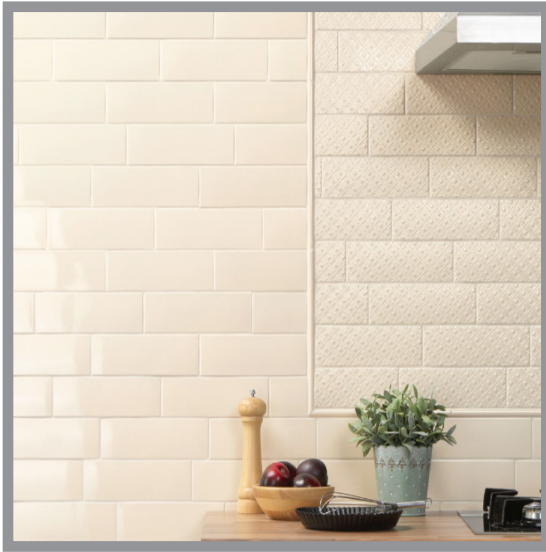

ART LONDON

7.2x22.2cm (2.8" X 8.7")

Want to see the Art London Brochure? Visit www.saranatile.com/collections

PACKAGING				**INFORMATION MAY CHANGE WITHOUT NOTICE**				
SIZE	BOX			PALLET			TECHNICAL	
	PIECES	SQ.FT	LBS	PIECES	BOXES	SQ.FT	PEI	MOHS
7.2 X 22.2cm	30	5.16	16.88	3600	120	619.2	-	-