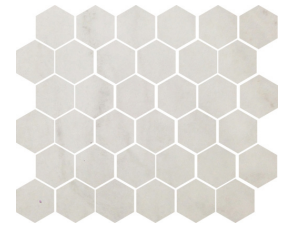

# SNOW WHITE

**MARBLE - SNOW2424**  
Snow White 24"x24" Polished  
\$22.99/Sq.Ft | \$91.96/Pc

**MARBLE - SNOW1236**  
Snow White 12"x36" Polished  
\$22.99/Sq.Ft | \$68.97/Pc

**MARBLE - SNOW4"HEX**  
Snow White 4" Polished Hexagon  
(1 Sheet = Approx. 0.90 Sq.Ft)  
\$25.99/Sheet

**MARBLE - SNOW1224**  
Snow White 12"x24" Polished  
\$18.99/Sq.Ft | \$37.98/Pc

**MARBLE - SNOW2X4**  
Snow White 2"x4" Brick Mosaic  
(SA014)  
\$21.99/Sheet

**MARBLE - SNOWSTRIP**  
Snow White Strip Mosaic  
\$21.99/Sheet

**MARBLE - SNOW2"HEX**  
Snow White 2" Polished Hexagon  
(1 Sheet = Approx 1 Sq.Ft)  
\$25.49/Sheet

**MARBLE - SNOWPEN**  
Snow White Polished Pencil  
\$11.99/Pc

ALL SHEET SIZES ARE APPROXIMATE. PLEASE NOTE THAT THERE ARE ABSOLUTELY NO RETURNS OR EXCHANGES ON ANY NATURAL STONE PRODUCTS.