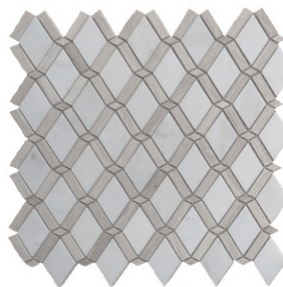

# HF MOSAÏQUE

**MOS - SA001**  
(13"x13" Mcx)  
Mcx = 1 Pc  
\$35.60/Mcx

**MOS - SA002**  
(11"x11" Mcx)  
Mcx = 0.80 Pc  
\$26.55/Mcx

**MOS - SA003**  
(9"x12 3/4" Mcx)  
Mcx = 0.80 Pc  
\$28.85/Mcx

**MOS - SA004**  
(11"x12" Mcx)  
Mcx = 0.92 Pc  
\$24.31/Mcx

**MOS - SA005**  
(12"x11" Mcx)  
Mcx = 0.92 Pc  
\$24.31/Mcx

**MOS - SA006**  
(10"x11" Mcx)  
Mcx = 0.92 Pc  
\$24.31/Mcx

**MOS - SA008**  
(12 1/2"x11 5/8" Mcx)  
Mcx = 1 Pc  
\$24.31/Mcx

**MOS - SA009**  
(11 1/4"x11 1/2" Mcx)  
Mcx = 0.90 Pc  
\$24.31/Mcx

**MOS - SA010**  
(11 3/4"x12 1/2" Mcx)  
Mcx = 1 Pc  
\$26.55/Mcx

**MOS - SA011**  
(11 3/4"x12 1/2" Mcx)  
Mcx = 1 Pc  
\$24.31/Mcx

**MOS - SA012**  
(11 3/4"x12 1/2" Mcx)  
Mcx = 1 Pc  
\$24.31/Mcx

**MOS - SA025**  
(12 1/4" x 12.5" Mcx)  
Mcx = 1.064 Pc  
\$24.95/Mcx