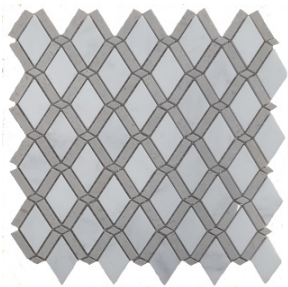

# HF MOSAÏQUE

**MOS - SA001**  
(13"x13" Mcx)  
Mcx = 1 Pc  
\$35.60/Mcx

**MOS - SA002**  
(11"x11" Mcx)  
Mcx = 0.80 Pc  
\$26.55/Mcx

**MOS - SA003**  
(9"x12 3/4" Mcx)  
Mcx = 0.80 Pc  
\$28.85/Mcx

**MOS - SA004**  
(11"x12" Mcx)  
Mcx = 0.92 Pc  
\$24.31/Mcx

**MOS - SA005**  
(12"x11" Mcx)  
Mcx = 0.92 Pc  
\$24.31/Mcx

**MOS - SA006**  
(10"x11" Mcx)  
Mcx = 0.92 Pc  
\$24.31/Mcx

**MOS - SA008**  
(12 1/2"x11 5/8" Mcx)  
Mcx = 1 Pc  
\$24.31/Mcx

**MOS - SA009**  
(11 1/4"x11 1/2" Mcx)  
Mcx = 0.90 Pc  
\$24.31/Mcx

**MOS - SA010**  
(11 3/4"x12 1/2" Mcx)  
Mcx = 1 Pc  
\$26.55/Mcx

**MOS - SA011**  
(11 3/4"x12 1/2" Mcx)  
Mcx = 1 Pc  
\$24.31/Mcx

**MOS - SA012**  
(11 3/4"x12 1/2" Mcx)  
Mcx = 1 Pc  
\$24.31/Mcx

**MOS - SA025**  
(12 1/4" x 12.5" Mcx)  
Mcx = 1.064 Pc  
\$24.95/Mcx