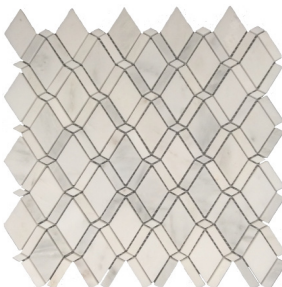

# HF MOSAÏQUE

**MOS - SA001**  
(13"x13" Mcx)  
Mcx = 1 Pc  
\$35.60/Mcx

**MOS - SA002**  
(11"x11" Mcx)  
Mcx = 0.80 Pc  
\$26.55/Mcx

**MOS - SA003**  
(9"x12 3/4" Mcx)  
Mcx = 0.80 Pc  
\$28.85/Mcx

**MOS - SA004**  
(11"x12" Mcx)  
Mcx = 0.92 Pc  
\$24.31/Mcx

**MOS - SA005**  
(12"x11" Mcx)  
Mcx = 0.92 Pc  
\$24.31/Mcx

**MOS - SA006**  
(10"x11" Mcx)  
Mcx = 0.92 Pc  
\$24.31/Mcx

**MOS - SA008**  
(12 1/2"x11 5/8" Mcx)  
Mcx = 1 Pc  
\$24.31/Mcx

**MOS - SA009**  
(11 1/4"x11 1/2" Mcx)  
Mcx = 0.90 Pc  
\$24.31/Mcx

**MOS - SA010**  
(11 3/4"x12 1/2" Mcx)  
Mcx = 1 Pc  
\$26.55/Mcx

**MOS - SA011**  
(11 3/4"x12 1/2" Mcx)  
Mcx = 1 Pc  
\$24.31/Mcx

**MOS - SA012**  
(11 3/4"x12 1/2" Mcx)  
Mcx = 1 Pc  
\$24.31/Mcx

**MOS - SA025**  
(12 1/4" x 12.5" Mcx)  
Mcx = 1.064 Pc  
\$24.95/Mcx