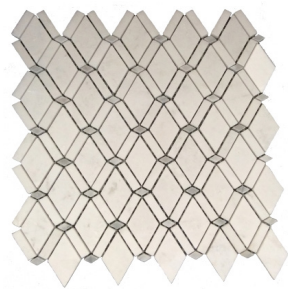

# HF MOSAÏQUE

**MOS - SA001**  
(13"x13" Mcx)  
Mcx = 1 Pc  
\$35.60/Mcx

**MOS - SA002**  
(11"x11" Mcx)  
Mcx = 0.80 Pc  
\$26.55/Mcx

**MOS - SA003**  
(9"x12 3/4" Mcx)  
Mcx = 0.80 Pc  
\$28.85/Mcx

**MOS - SA004**  
(11"x12" Mcx)  
Mcx = 0.92 Pc  
\$24.31/Mcx

**MOS - SA005**  
(12"x11" Mcx)  
Mcx = 0.92 Pc  
\$24.31/Mcx

**MOS - SA006**  
(10"x11" Mcx)  
Mcx = 0.92 Pc  
\$24.31/Mcx

**MOS - SA008**  
(12 1/2"x11 5/8" Mcx)  
Mcx = 1 Pc  
\$24.31/Mcx

**MOS - SA009**  
(11 1/4"x11 1/2" Mcx)  
Mcx = 0.90 Pc  
\$24.31/Mcx

**MOS - SA010**  
(11 3/4"x12 1/2" Mcx)  
Mcx = 1 Pc  
\$26.55/Mcx

**MOS - SA011**  
(11 3/4"x12 1/2" Mcx)  
Mcx = 1 Pc  
\$24.31/Mcx

**MOS - SA012**  
(11 3/4"x12 1/2" Mcx)  
Mcx = 1 Pc  
\$24.31/Mcx

**MOS - SA025**  
(12 1/4" x 12.5" Mcx)  
Mcx = 1.064 Pc  
\$24.95/Mcx