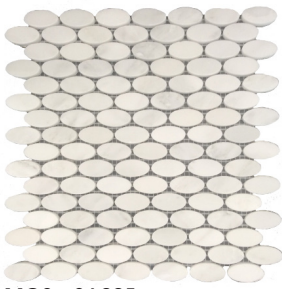

# HF MOSAÏQUE

**MOS - SA001**  
(13"x13" Mcx)  
Mcx = 1 Pc  
\$35.60/Mcx

**MOS - SA002**  
(11"x11" Mcx)  
Mcx = 0.80 Pc  
\$26.55/Mcx

**MOS - SA003**  
(9"x12 3/4" Mcx)  
Mcx = 0.80 Pc  
\$28.85/Mcx

**MOS - SA004**  
(11"x12" Mcx)  
Mcx = 0.92 Pc  
\$24.31/Mcx

**MOS - SA005**  
(12"x11" Mcx)  
Mcx = 0.92 Pc  
\$24.31/Mcx

**MOS - SA006**  
(10"x11" Mcx)  
Mcx = 0.92 Pc  
\$24.31/Mcx

**MOS - SA008**  
(12 1/2"x11 5/8" Mcx)  
Mcx = 1 Pc  
\$24.31/Mcx

**MOS - SA009**  
(11 1/4"x11 1/2" Mcx)  
Mcx = 0.90 Pc  
\$24.31/Mcx