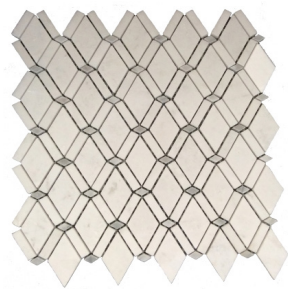

HF MOSAICS

MOS - SA001
(13"x13" Sheet)
Sheet = 1 Sq Ft
\$35.60/Sheet

MOS - SA002
(11"x11" Sheet)
Sheet = 0.80 Sq Ft
\$26.55/Sheet

MOS - SA003
(9"x12 3/4" Sheet)
Sheet = 0.80 Sq Ft
\$28.85/Sheet

MOS - SA004
(11"x12" Sheet)
Sheet = 0.92 Sq Ft
\$24.31/Sheet

MOS - SA005
(12"x11" Sheet)
Sheet = 0.92 Sq Ft
\$24.31/Sheet

MOS - SA006
(10"x11" Sheet)
Sheet = 0.92 Sq Ft
\$24.31/Sheet

MOS - SA008
(12 1/2"x11 5/8" Sheet)
Sheet = 1 Sq Ft
\$24.31/Sheet

MOS - SA009
(11 1/4"x11 1/2" Sheet)
Sheet = 0.90 Sq Ft
\$24.31/Sheet