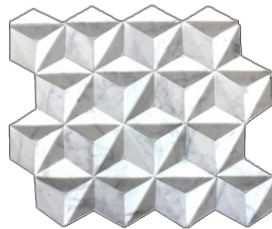

# ALEXANDRIA MARBRE

OMBRAGE  
PANACHÉE

**MARBLE - ALEX-2X4H**  
2"x4" High Honed Mosaïque  
(1 Mcx = 1 Pc)  
\$20.99/Mcx

# BIANCO CARRARA MARBRE

**MARBLE - BC-MILK**  
11 5/8"x11 5/8" Bianco  
Carrara Milkbone Weave  
#MS37(1 Mcx = Approx  
0.94 Pc) \$28.69/Mcx

**MARBLE - BC-WHITE  
(XYMS133-C)**  
Carrara White Hex 3D (30x30cm)  
(1 Mcx = Approx 0.90 Pc)  
\$28.95/Mcx

**MARBLE - BC-2X4SC**  
Straight Cut Poli 2"x4" Brick Mosaïque  
(1 Mcx = 1 Pc)  
\$17.99/Mcx

**MARBLE BC-HEX4**  
Bianco Carrara Polished  
4" Hexagon Mosaïque  
Mcx = 0.90 Pc  
\$25.95/Mcx

**MARBLE - BC-MS200**  
11 9/16"x11 9/16" Bianco  
Carrara Flower #MS200  
(1 Mcx = Approx 0.96 Sq.Ft)  
\$37.75/Mcx