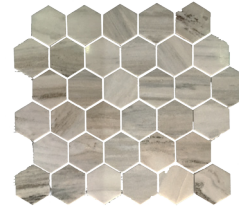

ALEXANDRIA MARBLE

* SHADE VARIATION IS COMMON *

MARBLE - ALEX1224H
12"x24" High Honed Marble
\$19.99/Sq.Ft | \$39.98/Pc

MARBLE - ALEX-2X4H
2"x4" High Honed Mosaic
(1 Sheet = 1 Sq.Ft with 18Pc of 2"x4")
\$19.99/Sheet

MARBLE - ALEX2HEXH
2" Hexagon High Honed
10 3/8" x 12"
(1 Sheet = Approx. 0.92
Sq.Ft)
\$26.69/Sheet

MARBLE - ALEX3X6H
3"x6" High Honed Marble
\$19.99/Sq Ft | \$2.50/Pc

MARBLE - ALEX3X12H
3"x12" High Honed Marble
\$17.49/Sq Ft | \$4.37/Pc

ALMOND CREMA MARBLE

MARBLE - AL-2X4TUM
2"x4" Tumbled Mosaic
(1 Sheet = 1 Sq.Ft with 18Pc of 2"x4")
\$19.99/Sheet

MARBLE - AL-2X4POL
2"x4" Polished Mosaic
(1 Sheet = 1 Sq.Ft with 18Pc of 2"x4")
\$19.99/Sheet

MARBLE - BI-2X4POL
2"x4" Polished Mosaic
Sheet Size: 12"x12"
(1 Sheet = 1 Sq.Ft with
18Pc of 2"x4")
\$21.49/Sheet

MARBLE - BI-2HEXP
Bianco Luna 2" Hexagon
Polished (1 Sheet =
Approx. 0.90 Sq.Ft)
\$21.49/Sheet