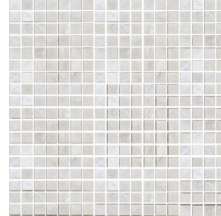

ICEBURG MARBLE

MARBLE - ICE-18P
18"x18" Polished
\$19.99/Sq.Ft | \$44.98/Pc

MARBLE - ICE-1224P
12"x24" Polished
\$19.99/Sq.Ft | \$39.98/Pc

MARBLE - ICE-5/8P
5/8"x5/8" Polished
Mosaic 1 Sheet = 1Sq.Ft
(Approx.) \$24.99/Sheet

MARBLE - ICE-OTTOM
Ottoman Iceberg
Polished Mosaic
Sheet Size: 10 3/4"x12"
1 Sheet = 0.85 Sq.Ft
(Approx.)
\$23.99/Sheet

MARBLE - ICE-2X4P
2"x4" Polished Mosaic
(1 Sheet = 1 Sq.Ft
with 18Pc of 2"x4")
\$18.99/Sheet

MARBLE - ICE-2HEXP
Iceberg 2" Polished Hexagon
(1 Sheet = 0.90 Sq.Ft) \$21.49/Sheet

MARBLE - ICE-LNGH
Iceberg Long Hexagon
(1 Sheet = 0.92 Sq.Ft) \$21.49/Sheet

MARBLE - ICE-HERRP
Iceberg Herringbone 1x4
11 3/8" x 13 5/8" Sheet
1 Sheet = Approx. 1.07 Sq.Ft
\$26.99/Sheet