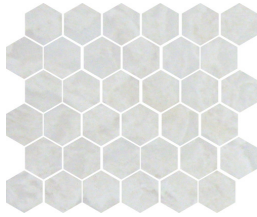

ICEBURG MARBLE

MARBLE - ICE-18P
18"x18" Polished
\$19.99/Sq.Ft | \$44.98/Pc

MARBLE - ICE-1224P
12"x24" Polished
\$19.99/Sq.Ft | \$39.98/Pc

MARBLE - ICE-5/8P
5/8"x5/8" Polished
Mosaic 1 Sheet = 1Sq.Ft
(Approx.) \$24.99/Sheet

MARBLE - ICE-OTTOM
Ottoman Iceberg
Polished Mosaic
Sheet Size: 10 3/4"x12"
1 Sheet = 0.85 Sq.Ft
(Approx.)
\$23.99/Sheet

MARBLE - ICE-2X4P
2"x4" Polished Mosaic
(1 Sheet = 1 Sq.Ft
with 18Pc of 2"x4")
\$18.99/Sheet

MARBLE - ICE-2HEXP
Iceberg 2" Polished Hexagon
(1 Sheet = 0.90 Sq.Ft) \$21.49/Sheet

MARBLE - ICE-LNGH
Iceberg Long Hexagon
(1 Sheet = 0.92 Sq.Ft) \$21.49/Sheet

MARBLE - ICE-HERRP
Iceberg Herringbone 1x4
11 3/8" x 13 5/8" Sheet
1 Sheet = Approx. 1.07 Sq.Ft
\$26.99/Sheet