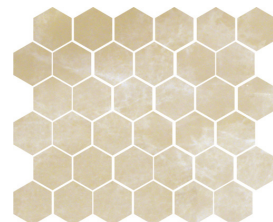

MARBLE - ICE-2HEXP
Iceberg 2" Polished Hexagon
(1 Sheet = 0.90 Sq.Ft) \$21.49/Sheet

MARBLE - ICE-LNGH
Iceberg Long Hexagon
(1 Sheet = 0.92 Sq.Ft) \$21.49/Sheet

MARBLE - ICE-HERRP
Iceberg Herringbone 1x4
11 3/8" x 13 5/8" Sheet
1 Sheet = Approx. 1.07 Sq.Ft
\$26.99/Sheet

TRAV - IV-3X6TUM
3"x6" Tumbled
\$8.99/Sq.Ft | \$1.13/Pc

TRAV - IV-3X6HON
3"x6" Honed & Filled
\$9.99/Sq.Ft | \$1.25/Pc

TRAV - IV-PENCIL
3/4"x3/4"x12" Pencil
\$7.99/Pc

IVORY TRAVERTINE

MARBLE - LB-L18
Light 18"x18" Polished
\$15.35/Sq.Ft | \$34.54/Pc

MARBLE - LB-L1224
Light 12"x24" Polished
\$18.99/q.Ft | \$37.98/Pc

MARBLE - LB-OTTOM
Ottoman Light Beige
Diagonal Polished Mosaic
Sheet Size: 10 3/4"x12"
(1 Sheet = Approx 0.85 Sq.Ft)
\$23.99/Sheet

MARBLE - LB-2X4
2"x4" Polished Brick Mosaic
(1 Sheet = 1 Sq.Ft with 18Pc of 2"x4")
\$18.99/Sheet

MARBLE - LB-5HNY
Light Beige 5"
Honeycomb
Sheet = 0.6 Sq Ft
(10 1/2"x8" Sheet)
\$21.99/Sheet

MARBLE - LB-2HEXP
Light Beige 2" Polished Hexagon
(1 Sheet = 0.90 Sq.Ft)
\$21.49/Sheet

MARBLE - LB-LONGH
Light Beige Long Hexagon
(1 Sheet = 0.92 Sq.Ft)
\$21.49/Sheet