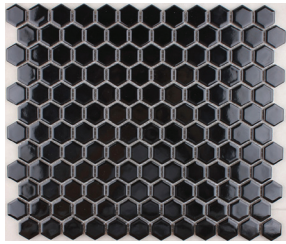

GLOBAL

GLS - BIANCO
Bianco Carrara
(Multi-Size - 30x30cm sheet)
\$24.95/Sheet

HEXAGON/OCTAGON PORCELAIN MOSAIC

MOS - HB054B
(26x30cm sheet)
1 Sheet = Approx. 0.85 Sq.Ft
\$6.95/Sheet

MOS - HB055B
(26x30cm sheet)
1 Sheet = Approx. 0.85 Sq.Ft
\$6.95/Sheet

MOS - HB679
(29.5x29.5cm sheet)
1 Sheet = Approx. 1 Sq.Ft
\$6.95/Sheet

MOS - HB680
(29.5x29.5cm sheet)
1 Sheet = Approx. 1 Sq.Ft
\$6.95/Sheet

METAL - HS032
Stainless Steel
(1.5x10.0 - 30x30cm sheet)
\$24.95/Sheet