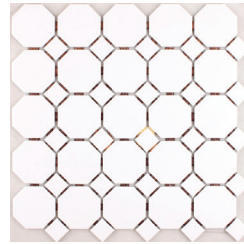

GLOBAL

GLS - BIANCO
Bianco Carrara
(Multi-Size - 30x30cm sheet)
\$24.95/Sheet

HEXAGON/OCTAGON PORCELAIN MOSAIC

MOS - HB054B
(26x30cm sheet)
1 Sheet = Approx. 0.85 Sq.Ft
\$6.95/Sheet

MOS - HB055B
(26x30cm sheet)
1 Sheet = Approx. 0.85 Sq.Ft
\$6.95/Sheet

MOS - HB679
(29.5x29.5cm sheet)
1 Sheet = Approx. 1 Sq.Ft
\$6.95/Sheet

MOS - HB680
(29.5x29.5cm sheet)
1 Sheet = Approx. 1 Sq.Ft
\$6.95/Sheet

METAL - HS032
Stainless Steel
(1.5x10.0 - 30x30cm sheet)
\$24.95/Sheet