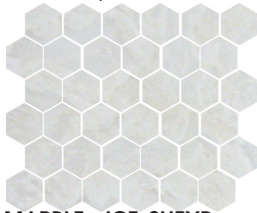

ICEBURG MARBLE

MARBLE - ICE-18P
18"x18" Polished
\$19.99/Sq.Ft | \$44.98/Pc

MARBLE - ICE-1224P
12"x24" Polished
\$19.99/Sq.Ft | \$39.98/Pc

MARBLE - ICE-5/8P
5/8"x5/8" Polished
Mosaic 1 Sheet = 1Sq.Ft
(Approx.) \$24.99/Sheet

MARBLE - ICE-OTTOP
Ottoman Iceberg
Polished Mosaic
Sheet Size: 10 3/4"x12"
1 Sheet = 0.85 Sq.Ft
(Approx.)
\$23.99/Sheet

MARBLE - ICE-2X4P
2"x4" Polished Mosaic
(1 Sheet = 1 Sq.Ft
with 18Pc of 2"x4")
\$18.99/Sheet

MARBLE - ICE-2HEXP
Iceberg 2" Polished Hexagon
(1 Sheet = 0.90 Sq.Ft) \$21.49/Sheet

MARBLE - ICE-LNGH
Iceberg Long Hexagon
(1 Sheet = 0.92 Sq.Ft) \$21.49/Sheet

MARBLE - ICE-OGE-P
1-7/8"x1"x12"
Polished Ogee
\$14.99/Pc