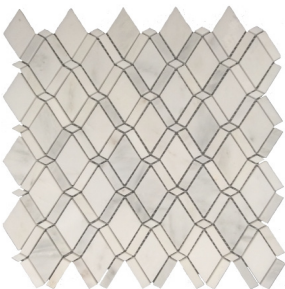

HF MOSAICS

MOS - SA001
(13"x13" Sheet)
Sheet = 1 Sq Ft
\$35.60/Sheet

MOS - SA002
(11"x11" Sheet)
Sheet = 0.80 Sq Ft
\$26.55/Sheet

MOS - SA003
(9"x12 3/4" Sheet)
Sheet = 0.80 Sq Ft
\$28.85/Sheet

MOS - SA004
(11"x12" Sheet)
Sheet = 0.92 Sq Ft
\$24.31/Sheet

MOS - SA005
(12"x11" Sheet)
Sheet = 0.92 Sq Ft
\$24.31/Sheet

MOS - SA006
(10"x11" Sheet)
Sheet = 0.92 Sq Ft
\$24.31/Sheet

MOS - SA007
(3"x6" on a 12"x12" Sheet)
Sheet = 1 Sq Ft
\$24.31/Sheet

MOS - SA008
(12 1/2"x11 5/8" Sheet)
Sheet = 1 Sq Ft
\$24.31/Sheet

MOS - SA009
(11 1/4"x11 1/2" Sheet)
Sheet = 0.90 Sq Ft
\$24.31/Sheet

MOS - SA010
(11 3/4"x12 1/2" Sheet)
Sheet = 1 Sq Ft
\$26.55/Sheet

MOS - SA011
(11 3/4"x12 1/2" Sheet)
Sheet = 1 Sq Ft
\$24.31/Sheet

MOS - SA012
(11 3/4"x12 1/2" Sheet)
Sheet = 1 Sq Ft
\$24.31/Sheet