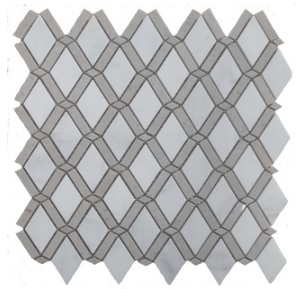

HF MOSAICS

MOS - SA001
(13"x13" Sheet)
Sheet = 1 Sq Ft
\$35.60/Sheet

MOS - SA002
(11"x11" Sheet)
Sheet = 0.80 Sq Ft
\$26.55/Sheet

MOS - SA003
(9"x12 3/4" Sheet)
Sheet = 0.80 Sq Ft
\$28.85/Sheet

MOS - SA004
(11"x12" Sheet)
Sheet = 0.92 Sq Ft
\$24.31/Sheet

MOS - SA005
(12"x11" Sheet)
Sheet = 0.92 Sq Ft
\$24.31/Sheet

MOS - SA006
(10"x11" Sheet)
Sheet = 0.92 Sq Ft
\$24.31/Sheet

MOS - SA007
(3"x6" on a 12"x12" Sheet)
Sheet = 1 Sq Ft
\$24.31/Sheet

MOS - SA008
(12 1/2"x11 5/8" Sheet)
Sheet = 1 Sq Ft
\$24.31/Sheet

MOS - SA009
(11 1/4"x11 1/2" Sheet)
Sheet = 0.90 Sq Ft
\$24.31/Sheet

MOS - SA010
(11 3/4"x12 1/2" Sheet)
Sheet = 1 Sq Ft
\$26.55/Sheet

MOS - SA011
(11 3/4"x12 1/2" Sheet)
Sheet = 1 Sq Ft
\$24.31/Sheet

MOS - SA012
(11 3/4"x12 1/2" Sheet)
Sheet = 1 Sq Ft
\$24.31/Sheet