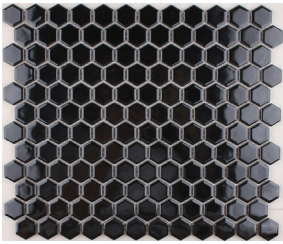

GLS - BIANCO
Bianco Carrara
(Multi-Size - 30x30cm sheet)
\$24.95/Sheet

GLOBAL

HEXAGON/OCTAGON PORCELAIN MOSAIC

MOS - HB054B
(26x30cm sheet)
1 Sheet = Approx. 0.85 Sq.Ft
\$6.95/Sheet

MOS - HB055B
(26x30cm sheet)
1 Sheet = Approx. 0.85 Sq.Ft
\$6.95/Sheet

MOS - HB679
(29.5x29.5cm sheet)
1 Sheet = Approx. 1 Sq.Ft
\$6.95/Sheet

MOS - HB680
(29.5x29.5cm sheet)
1 Sheet = Approx. 1 Sq.Ft
\$6.95/Sheet

METAL - HS032
Stainless Steel
(1.5x10.0 - 30x30cm sheet)
\$24.95/Sheet